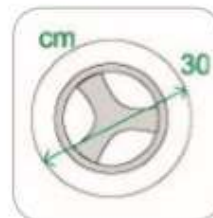

Механизм складывания: книжка
Установка модулей на шасси: реверсивно
Регулируемая по высоте ручка: есть
Наличие грузовой корзины: есть, закрытого типа
Тип тормоза: ножной
Материал: алюминий