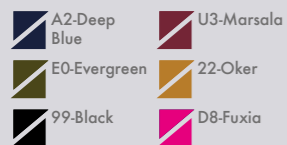

V1111 PAN

COLOR CARD 34

pantalone pieghe flannel
Lana

pants folds flannel
Wool

V1036 MACCHIOLINO

COLOR CARD 36

maglia quadrata riga alta
Lana/Cashmere

pull squared high line
Wool/Cashmere

V1025 PACCIU

COLOR CARD 02

pantalone milano stretto zip
Viscosa

pants milano tight zip
Viscose

**V1037 MACIGNO**

maglia maxi con tasca
Lana/Cashmere
pull maxi with pocket
Wool/Cashmere

COLOR CARD 21

**V1025 PACCIU**

pantalone milano stretto zip
Viscosa
pants milano tight zip
Viscose

COLOR CARD 02

**V1038 MACISTE**

maglia tasca a contrasto
Lana/Cashmere
pull contrast pocket
Wool/Cashmere

COLOR CARD 21

**V1025 PACCIU**

pantalone milano stretto zip
Viscosa
pants milano tight zip
Viscose