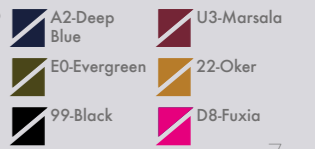

abito double asimmetrico
Cotone/Lana
dress double asymmetrical
Cotton/Wool

COLOR CARD 01

**V1058 DAREK**

abito double tagli
Cotone/Lana
dress double cuts
Cotton/Wool

COLOR CARD 01

**V1025 PACCIU**

pantalone milano stretto zip
Viscosa
pants milano tight zip
Viscose

COLOR CARD 02

V1013 MABELLE

maglia double tubo
Cotone/Lana

COLOR CARD 01

V1012 SABA

gonna double tubo
Cotone/Lana
skirt double tube
Cotton/Wool

COLOR CARD 01

V1040 MACÀ