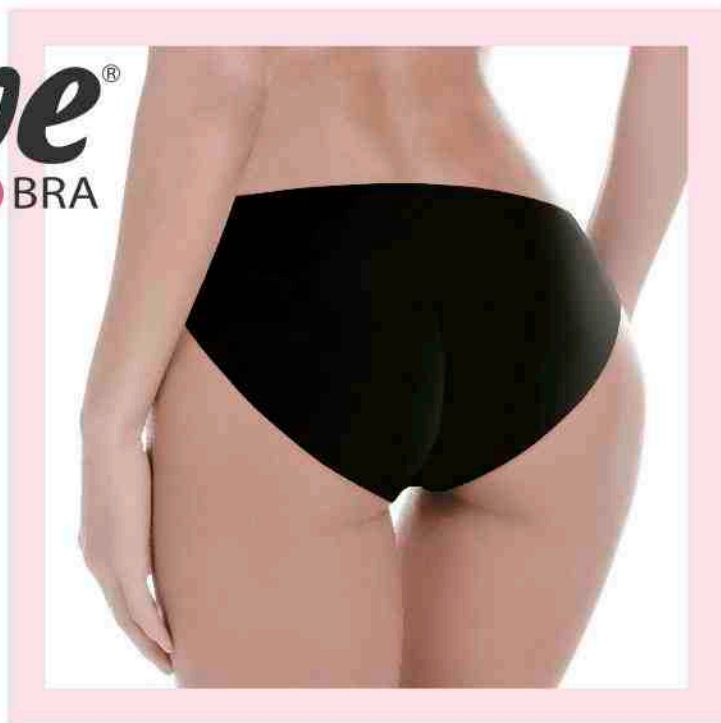

art. **POESIA**

POESIA è uno slip in microfibra con tessuto termosaldato senza cuciture, effetto invisibile.

POESIA is a microfiber brief with advanced bonded technology without sewings, invisible effect.

Colori/Colors: Bianco/White Nero/Black Skin

Taglie/Sizes: S - M - L

**TESSUTO TERMOSALDATO
SENZA CUCITURE**

advanced bonded technology without sewings